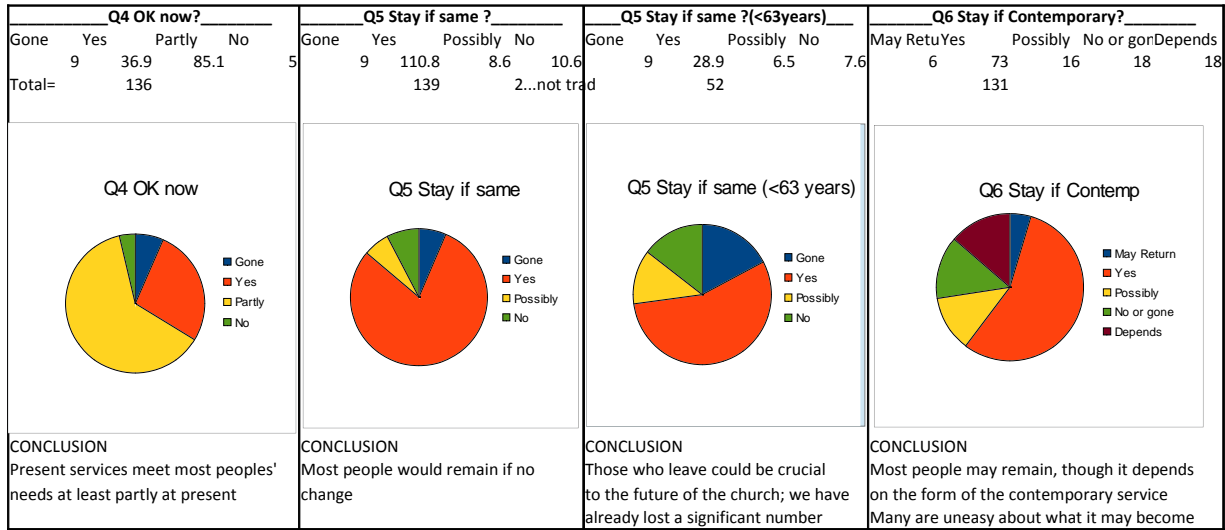

Morning Service Survey Charts

Q7 totals		Q8 TYPE		Q9 TYPE		Q10 Thought elsewhere?		Q11 Looking elsewhere?	
all	<63 years	for you	Age<63	for church	Age<63	Gone	Yes	Other	No
1	25	2	3 part	21	9	22	9	47	1
2	12	4	trad @11	28	7	32	82	9	3
3	12	5	cont @11	35	18	31	9	3	1
4	6	1	same time	8	3	12	1	82	9
5	14	0	no change	44	8	35	9	3	1
6	6	3							
7	11	7	TOTAL=	136	45	132			
8	8	4							
9	12	7							
10	27	19							